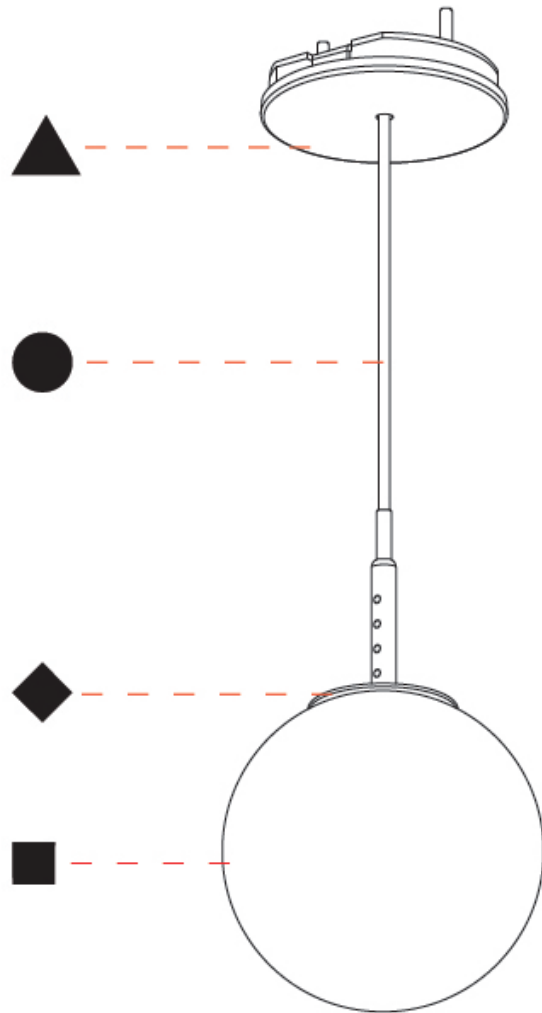

BILO SUSPENSION

A300613-

PROJECT

TYPE

SPECIFIER

QUANTITY

DATE

A