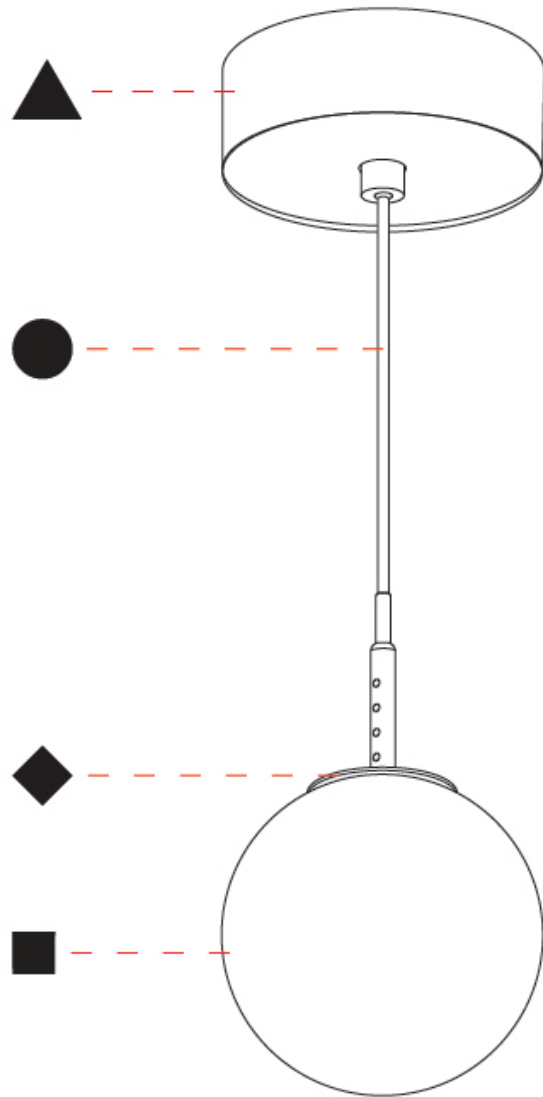

BILO SUSPENSION

A300614-

PROJECT	_____
TYPE	_____
SPECIFIER	_____
QUANTITY	_____
DATE	_____