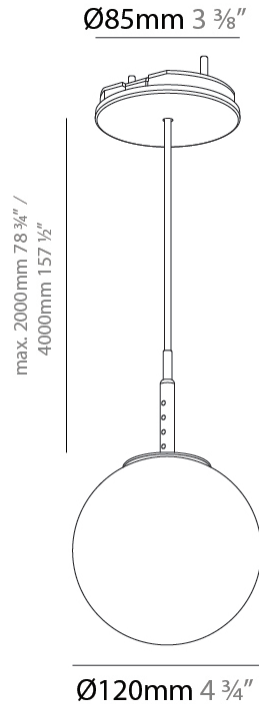

GENERAL

Series: Bilo
Brand: Prolicht
Division: Architectural
Mounting Type: Suspension
Mounting Location: Ceiling
Subcategory: Pendant

PHYSICAL

Shape: Round
Diameter (mm): 120
Diameter (in): 4 ¾
Height (mm): 120
Height (in): 4 ¾
Ceiling Thickness (mm): 1 - 25
Ceiling Thickness (in): 1/16 - 1
Light Distribution: Omnidirectional
Fixture Finish: SSR / BKV / CWI / CRY / HAB / UFT / ITA / RUA / FTG / MYG / LOD / PUS / FRO / FUP / KIA / POP / BLS / SPG / MEY / GOH / GUM / CHC / COM / ABZ / JAG / OBR / MOS / ROR
Accent Finish: OPL / YEL / ORA / RED / BLU / GRN
Fixture Material: Glass / Aluminum
Cable Details: 2000mm/78 ¾" or 4000mm/157 ½" Cable - Color Options: Black / White / Orange / Red / Green
Cut-out Measurements: 68mm / 2 11/16

ELECTRICAL

Lamp Type: LED
Input Wattage (W): 6
Dimming: Tri-Mode (Non-Dimming and Phase Dimming (120Vac only) and 0-10V Dimming)
Driver Included: No
Driver Location: Remote
Driver Type: Constant Current - Universal
Driver Class: Class 2
Input Voltage (V): 120 - 277
Constant Current (MA): 500

LED

Color Temperature (°K): 2700 / 3000 / 3500 / 4000
Max. Delivered Lumen (lm): 356 / 377 / 398 / 408
Nominal Lumen (lm): 460 / 487 / 514 / 528
CRI: >90 CRI
Lamp Life (hrs): 50000

OPTICAL

Beam Angle: 120

RATINGS AND CERTIFICATIONS

Certified By: CSA Certified to UL and CSA Standards
IP rating: IP20

PROJECT
TYPE
SPECIFIER
QUANTITY
DATE